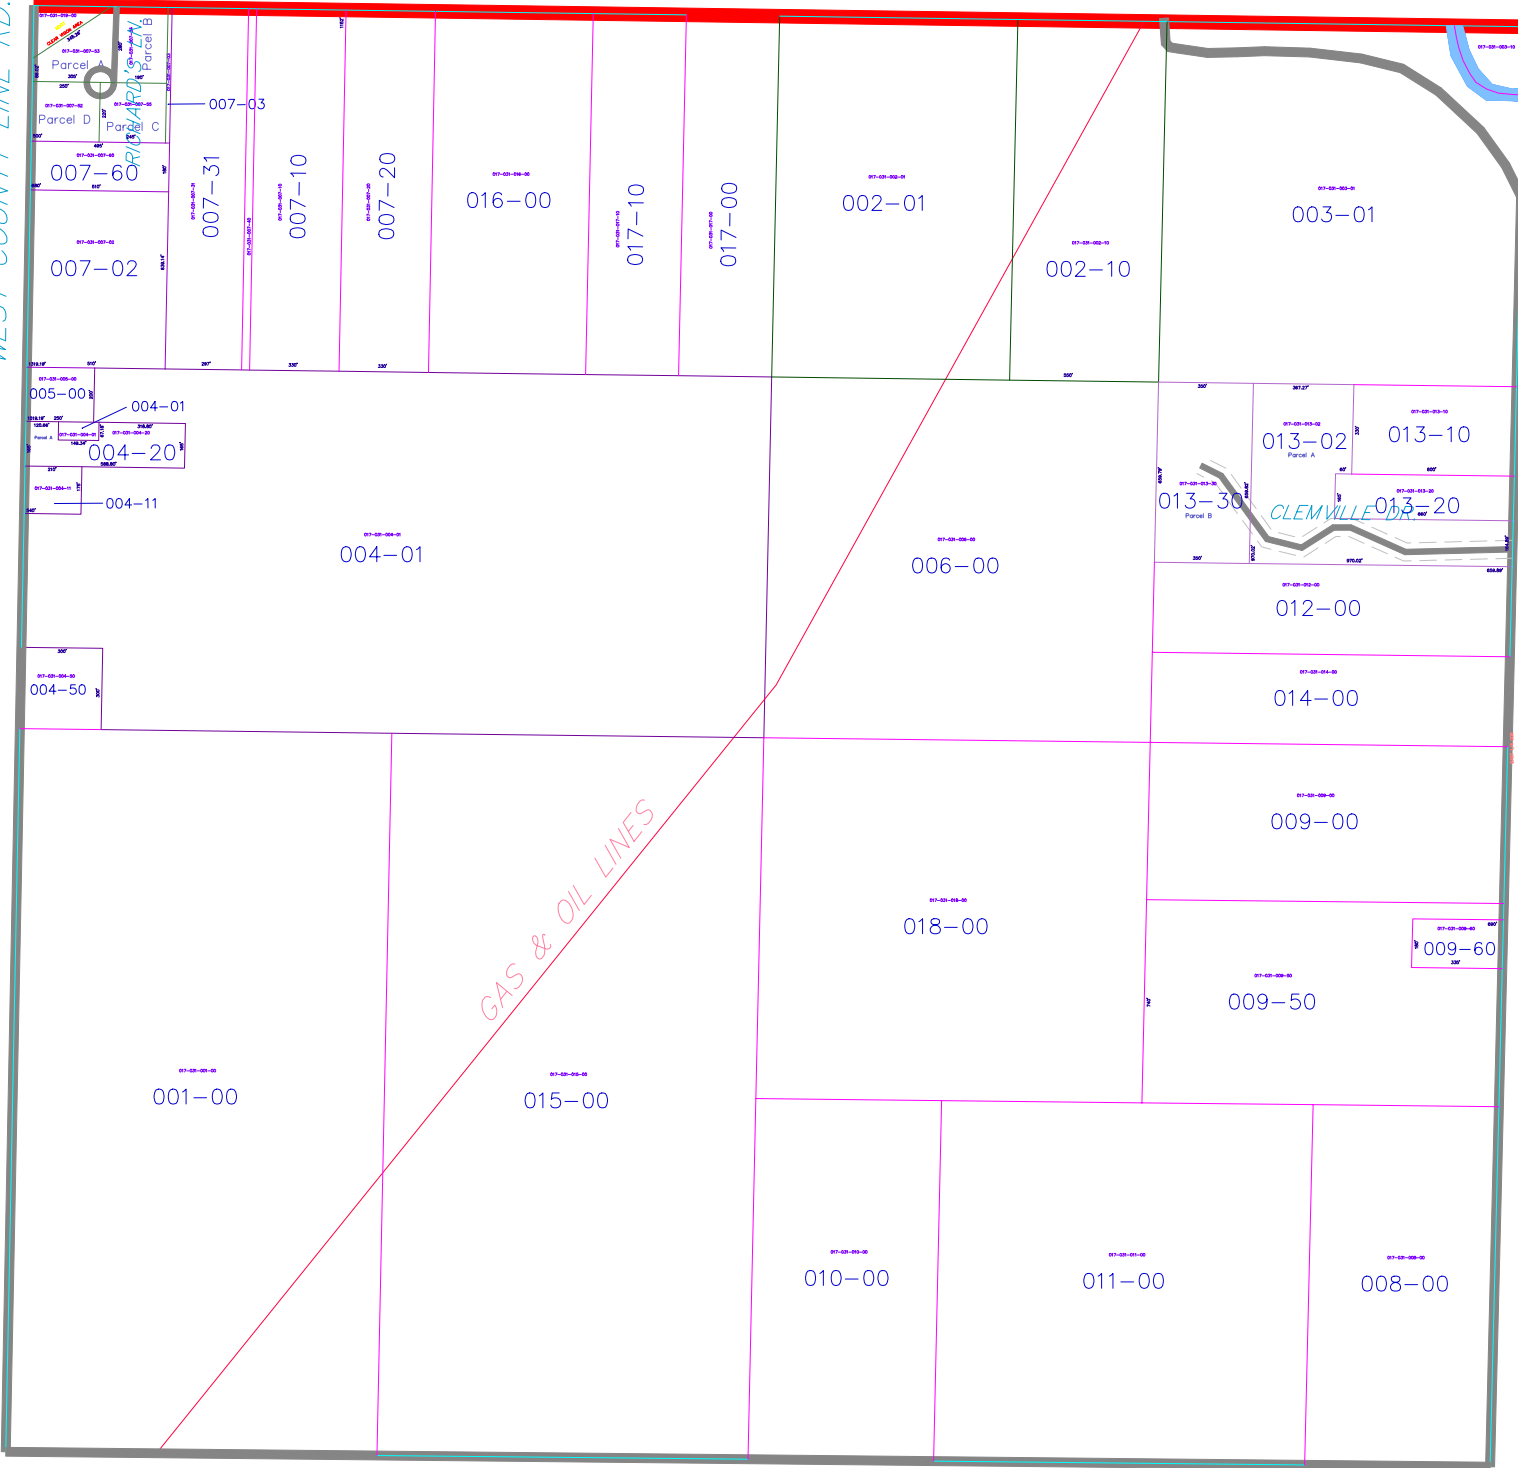

REYNOLDS TOWNSHIP SECTION 31
59-017-031

H-C EDMORE RD

WEST COUNTY LINE RD.

WHITEFISH RD.

LAKE MONTCALM RD.