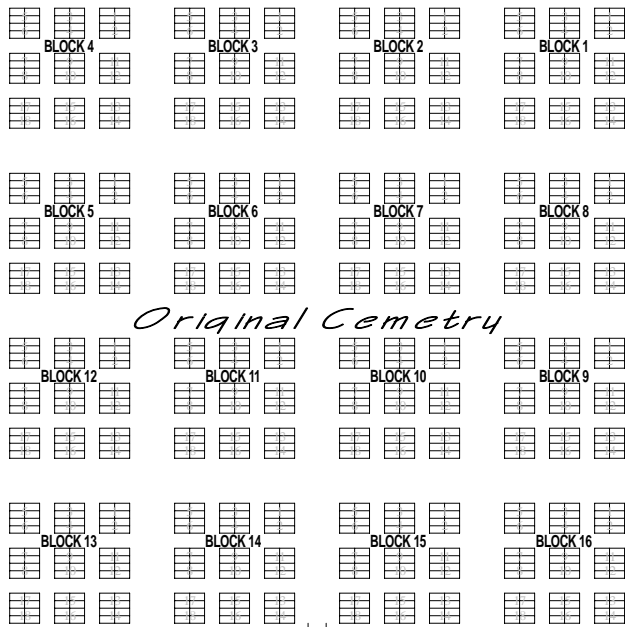

Reynolds Township Cemetery Howard City, Michigan

Original	1152 plots
1st Addition	1536 plots
2nd Addition	1488 plots
3rd Addition	1792 plots
4th Addition	1200 plots
Total	7168 plots

West Almy Road