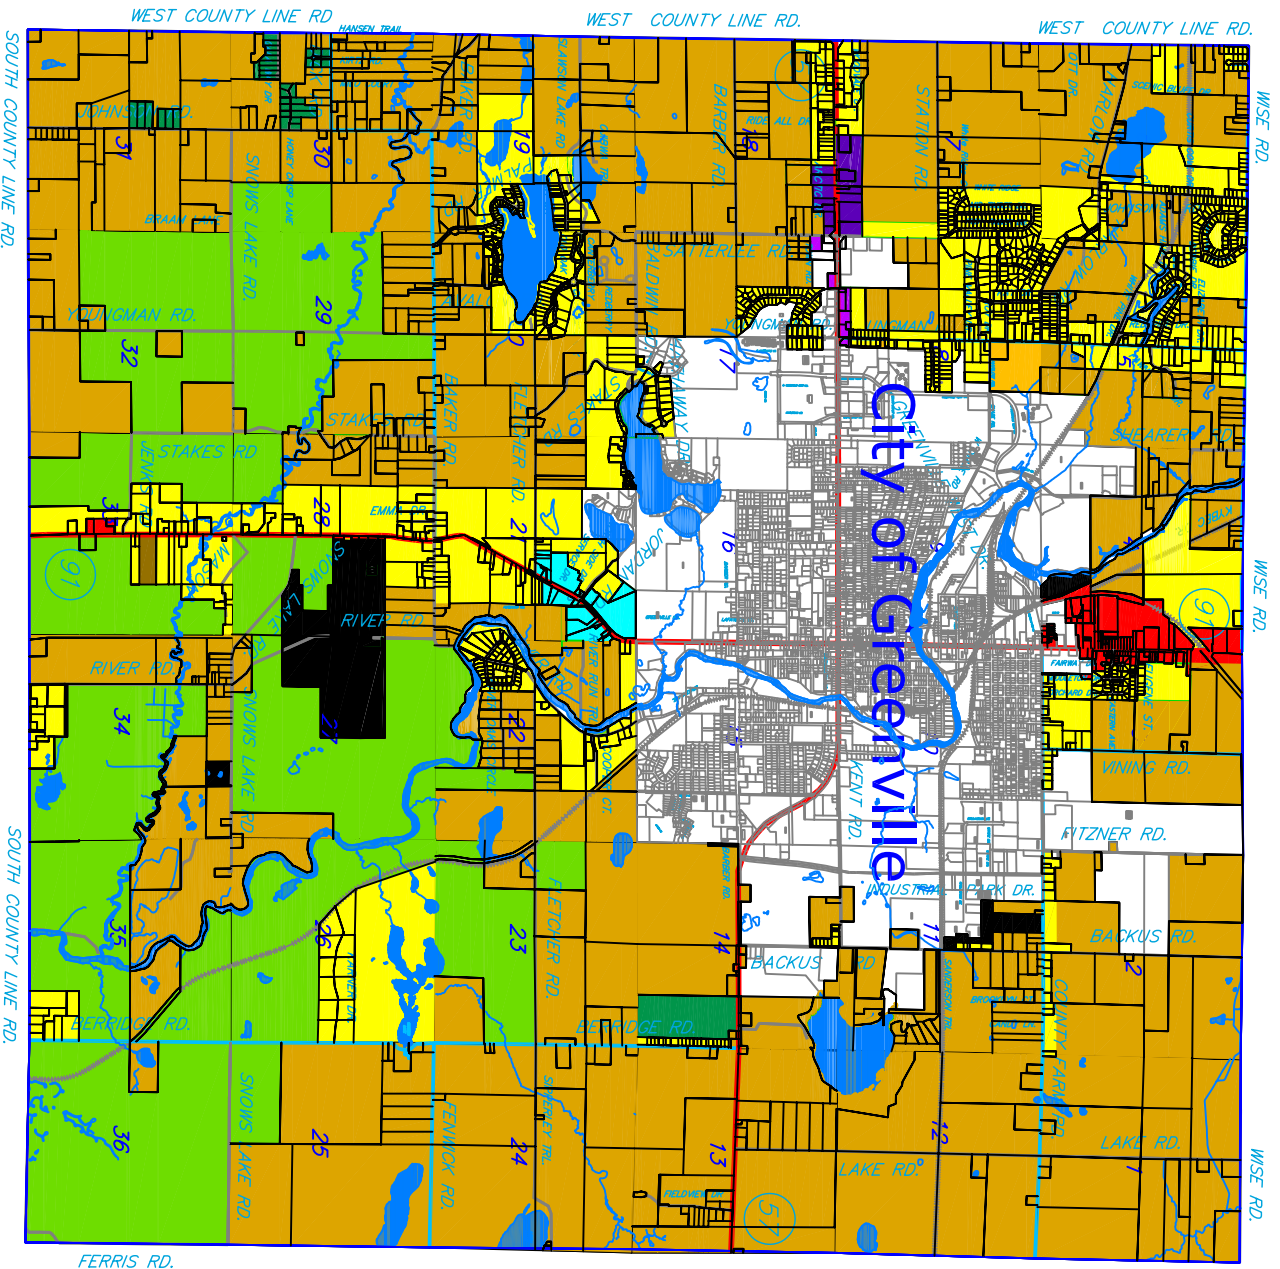

# Eureka Township 2011 Zoning Map

LEGEND	
Eureka Township 2011	
ZONING	
	Agricultural
	General Commercial
	Industrial
	Mfg. - Housing Res.
	Off. Serv., Commercial 1
	Off. Serv., Commercial 2
	Public Conservation
	Rural Commercial
	Rural Residential
	Suburban Residential
	Urban Residential

LOCATION MAP	

Montcalm County  
Equalization Department  
Land Information  
Published Date 7-14-2011